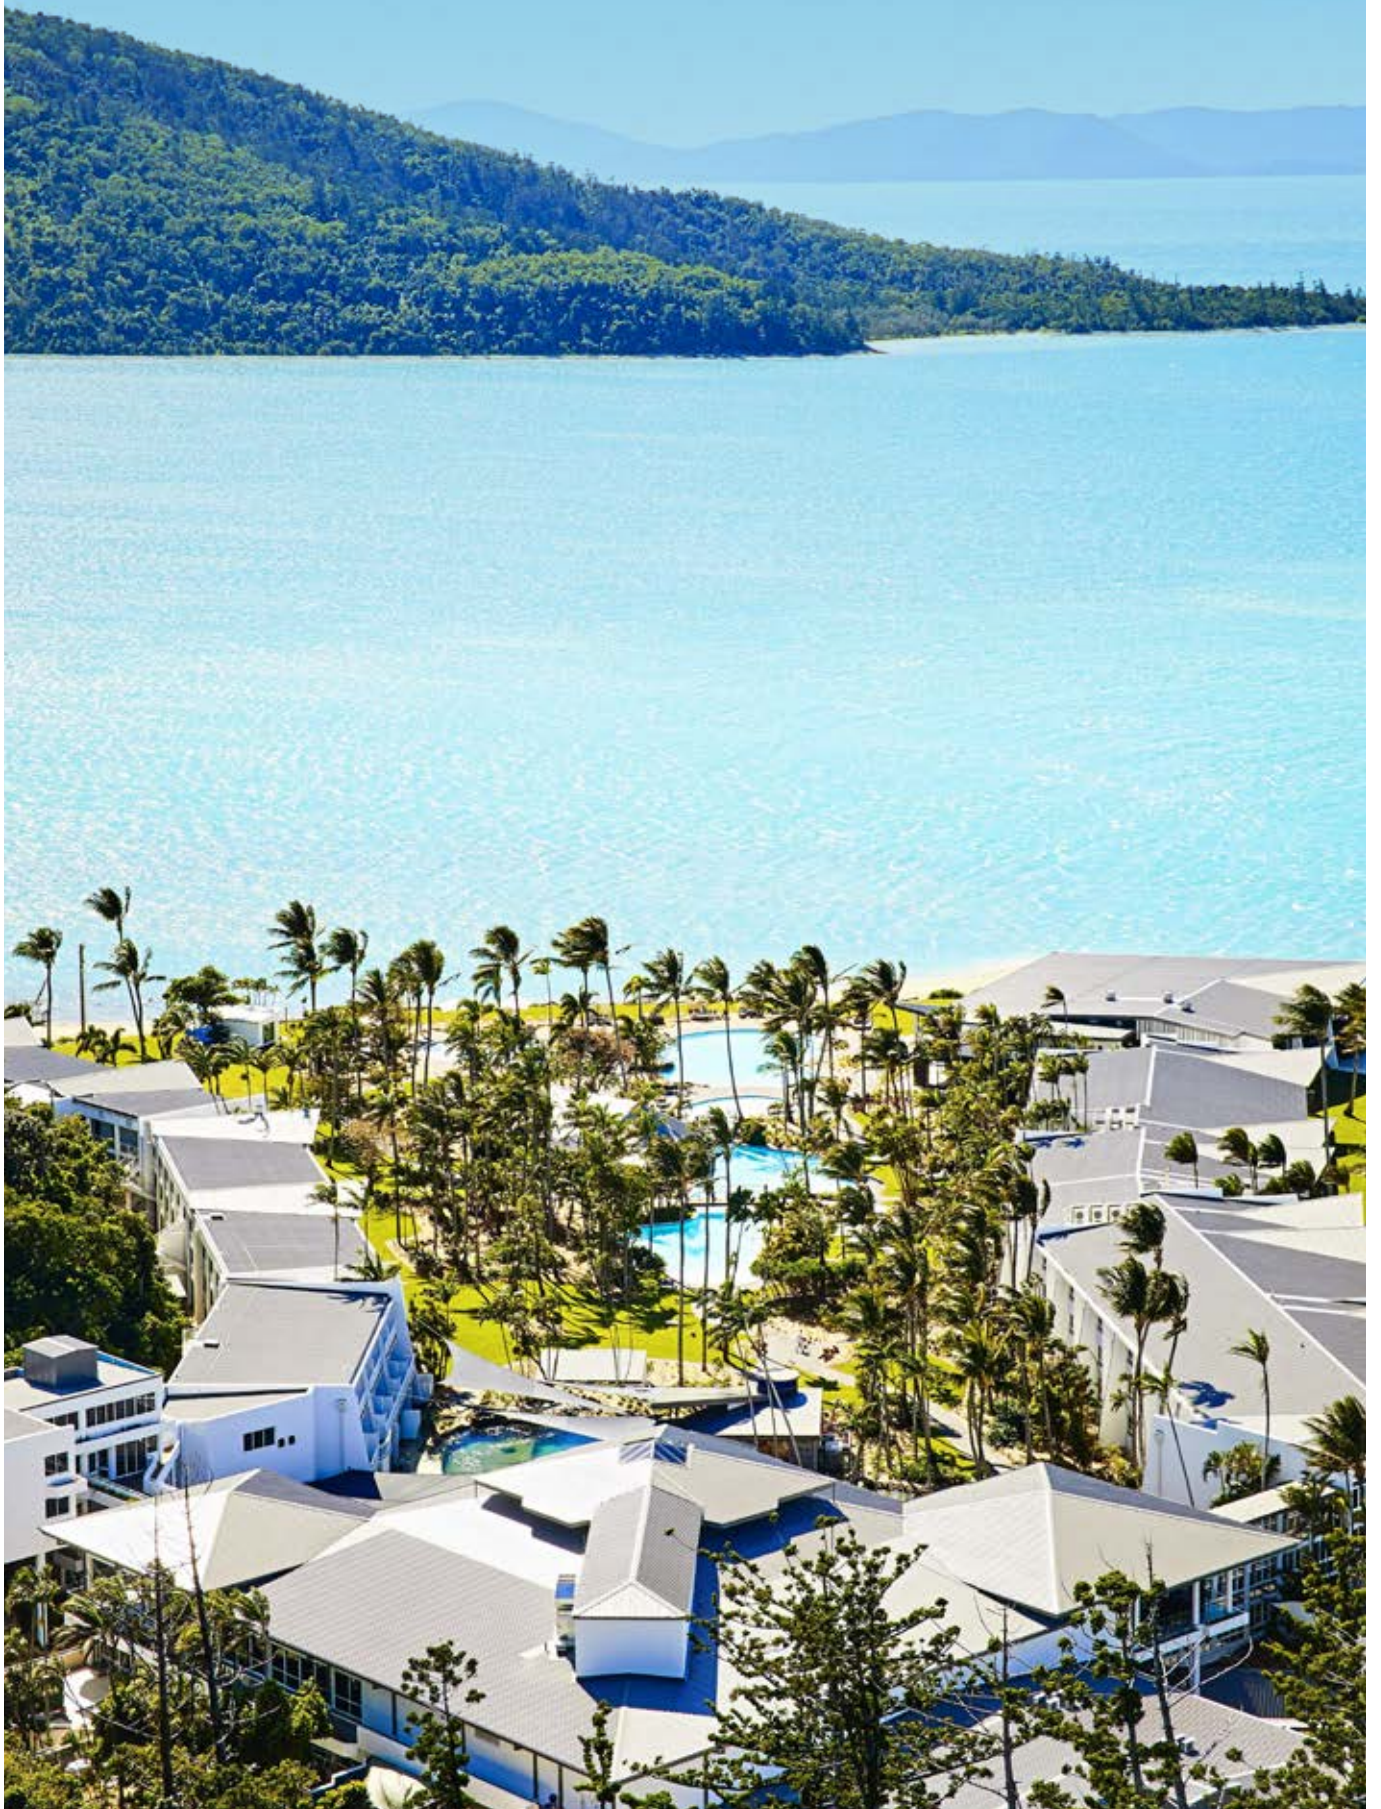

Experience Daydream Island your way.